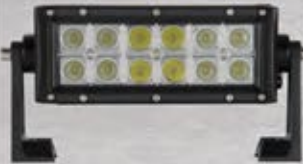

### **PL-9707**

LED LIGHT BAR 41.5 INCH; 240W; 17600LM

- PRODUCT FEATURES:**
- CREE SUPER BRIGHT LEDS
  - COMBO BEAM PATTERNS. FLOOD (90 DEGREE), SPOT (8 DEGREE)
  - SHOCKPROOF
  - WATER RESISTANT
  - ALL METAL CONSTRUCTION
  - OPERATING VOLTAGE: 10-30 DC
  - 80 PCS 3W CREE LEDS

### **PL-9705**

LED LIGHT BAR 21.5 INCH; 120W; 8800LM

- PRODUCT FEATURES:**
- CREE SUPER BRIGHT LEDS
  - COMBO BEAM PATTERNS. FLOOD (90 DEGREE), SPOT (8 DEGREE)
  - SHOCKPROOF
  - WATER RESISTANT
  - ALL METAL CONSTRUCTION
  - OPERATING VOLTAGE: 10-30 DC
  - 40 PCS 3W CREE LEDS

### **PL-9703**

LED LIGHT BAR 7.5 INCH; 36W 2640LM

- PRODUCT FEATURES:**
- CREE SUPER BRIGHT LEDS
  - COMBO BEAM PATTERNS. FLOOD (90 DEGREE), SPOT (8 DEGREE)
  - WATER RESISTANT, SHOCKPROOF
  - ALL METAL CONSTRUCTION
  - OPERATING VOLTAGE: 10-30V DC
  - 12 PCS 3W HIGH INTENSITY CREE LEDS
  - LENS MATERIAL SHATTERPROOF GLASS

### **PL-9701**

LED WORK LIGHT 7 INCH ROUND; 18W; 1620 LM

- PRODUCT FEATURES:**
- CREE SUPER BRIGHT LEDS
  - FLOOD BEAM PATTERN (90 DEGREE)
  - SHOCKPROOF
  - WATER RESISTANT
  - ALL METAL CONSTRUCTION
  - OPERATING VOLTAGE: 10-30V DC
  - 6 PCS 3W HIGH INTENSITY CREE LEDS
  - DIECAST ALUMINUM HOUSING