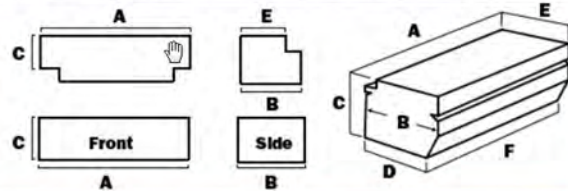

Finish: Aluminum Black

CHEST BOXES

PLC48W	48" Bright Aluminum Wedged Chest	48	21	18 1/4	17 3/8	17 1/2	48	-
PLC48WB	48" Black Aluminum Wedged Chest	48	21	18 1/4	17 3/8	17 1/2	48	-
PLC60N	60" Bright Aluminum Notched Chest	60	22 1/2	18 1/4	17 1/4	17 1/2	47	-
PLC60W	60" Bright Aluminum Wedged Chest	60	21	18 1/4	17 3/8	17 1/2	60	-
PLC60WB	60" Black Aluminum Wedged Chest	60	21	18 1/4	17 3/8	17 1/2	60	-
PLC62WN	62" Bright Aluminum Wedged & Notched Chest	62	21	18 1/4	15	17 1/2	53	-
APTBC60NB	60" Black Aluminum Notched HD Chest	60	22 1/2	18 1/4	17 1/4	17 1/2	47	-
APTBC62WNB	62" Black Aluminum Wedged & Notched HD Chest	62	21	18 1/4	15	17 1/2	53	-

Finish: Aluminum Black

Finish: Aluminum Black

SIDE MOUNT BOXES

PLSM48	48" Bright Aluminum Single Lid 1 Paddle Handle	48	12 1/4	12	7	7	-	-
PLSM60	60" Bright Aluminum Single Lid 1 Paddle Handle	60	12 1/4	12	7	7	-	-
PLSM72	72" Bright Aluminum Single Lid 2 Paddle Handles	72	12 1/4	12	7	7	-	-