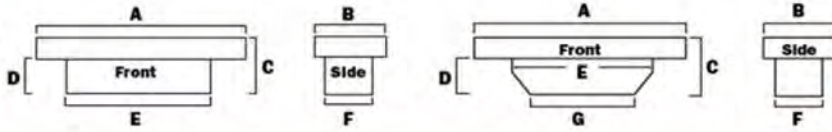

FS TRUCK GEAR TOOL BOXES

Part Number	Description	A	B	C	D	E	F	G
SINGLE LID BOXES								
PLS70	70" Bright Aluminum Crossover	70	20 1/4	14 1/2	9 3/8	61	17	-
PLS70B	70" Black Aluminum Crossover	70	20 1/4	14 1/2	9 3/8	61	17	-
PLSD70	70" Bright Aluminum Deep Crossover	70	20 1/4	20 1/2	15 1/2	61	17	-
PLSD70B	70" Black Aluminum Deep Crossover	70	20 1/4	20 1/2	15 1/2	61	17	-
PLS70LP	70" Bright Aluminum Crossover Low Profile	70	20 1/4	14 1/2	11 3/4	61	17	-
PLS70LPB	70" Black Aluminum Crossover Low Profile	70	20 1/4	14 1/2	11 3/4	61	17	-
PLSD70LP	70" Bright Aluminum Deep Crossover Low Profile	70	20 1/4	18 1/2	15 1/2	61	17	-
PLSD70LPB	70" Black Aluminum Deep Crossover Low Profile	70	20 1/4	18 1/2	15 1/2	61	17	-
PLS63A	63" Bright Aluminum Angled Crossover	63	20 1/4	14 1/2	9 3/8	55	17	39
PLS63AB	63" Black Aluminum Angled Crossover	63	20 1/4	14 1/2	9 3/8	55	17	39
PLS63ALP	63" Bright Aluminum Angled Crossover Low Profile	63	20 1/4	14 1/2	11 3/4	55	17	39
PLS63ALPB	63" Black Aluminum Angled Crossover Low Profile	63	20 1/4	14 1/2	11 3/4	55	17	39
PLS60A	60" Bright Aluminum Angled Crossover	60	20 1/4	14 1/2	9 3/8	50	17	38
PLS60AB	60" Black Aluminum Angled Crossover	60	20 1/4	14 1/2	9 3/8	50	17	38
PLS60ALP	60" Bright Aluminum Angled Crossover Low Profile	60	20 1/4	14 1/2	9 3/8	50	17	38
PLS60ALPB	60" Black Aluminum Angled Crossover Low Profile	60	20 1/4	14 1/2	9 3/8	50	17	38
PLG70	70" Bright Aluminum Gull Wing Crossover	70	20 1/4	14 1/2	9 3/8	62	17	-

CHEST BOXES