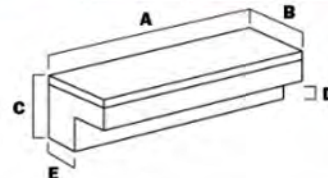

FS TRUCK GEAR

(800) 392-4513